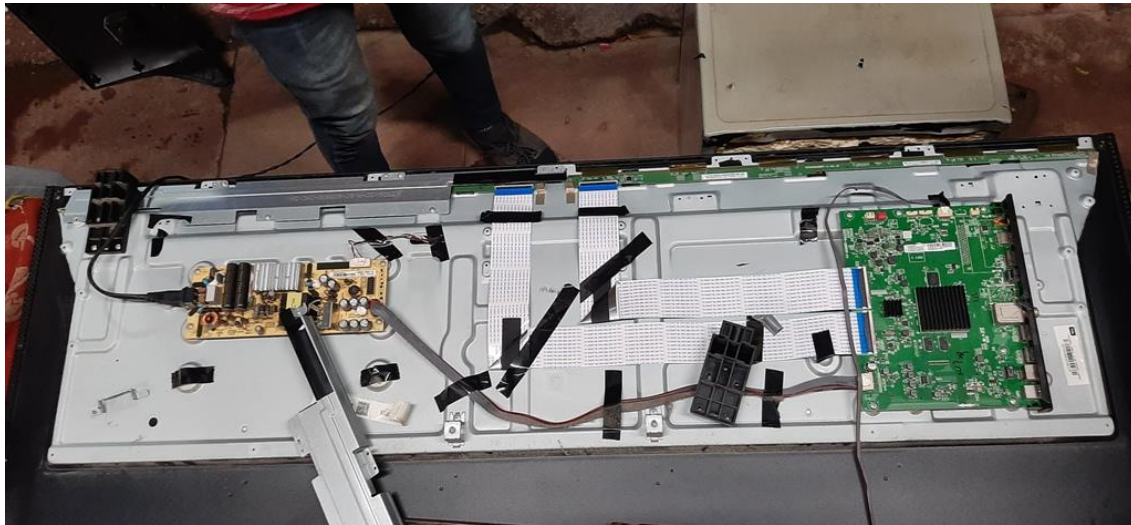

Expert Sony TV Repair in South Delhi - Fast & Reliable Service

In the ever-evolving landscape of home entertainment, Sony has been a name synonymous with innovation and top-notch quality. Sony televisions have earned their place in countless households as the go-to choice for immersive viewing experiences. However, even the most advanced electronics can encounter issues over time. When your Sony TV faces technical glitches or malfunctions, you need a trusted partner for repair. This is where S.K. Electronics Delhi shines as the leading expert in [Sony TV repair in South Delhi](#).